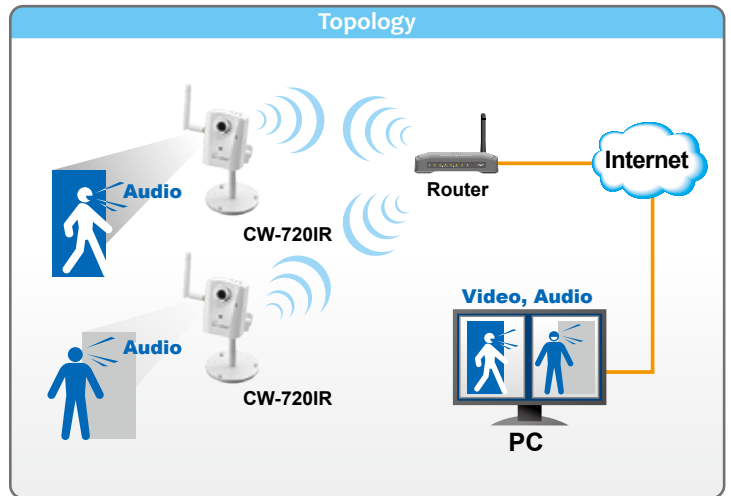

CW-720IR

720P Day/Night Wireless IPCAM

- 802.11n Wireless with detachable antenna
- Easy Plug-n-Play Installation
- H.264 and MJPEG Encoder
- 30fps at 1280x1024 / 1280x720
- IR LED for Day/Night Surveillance
- WDR, LDC, De-Fog Function
- Two-Way Audio
- Motion, Audio and Tampering Detection
- OnVIF Supported
- Multiple Event Actions

Are you still looking for day/night surveillance for children or elder families at home? AirLive CW-720IR is a plug-n play, easy to install tiny cube camera which is the best security guard for home solution.

1.3M Resolution and Quality Enhancement

The CW-720IR is a 1.3 Megapixel IPCAM and equipped with IR LED for day/night surveillance. It is also with the WDR, LDC (Lens Distortion Correction) and De-fog features to ensure the image quality all the time. Moreover, it is equipped with H.264/MJPEG multiple streams and two-way audio function to enhance your security.

Easy to Install

The CW-720IR can be easily connected wirelessly, which saves time and unnecessary cabling during installation. The intelligent IP Installer utility for searching CW-720IR in the network can speed up the installation with only few clicks on the computer.