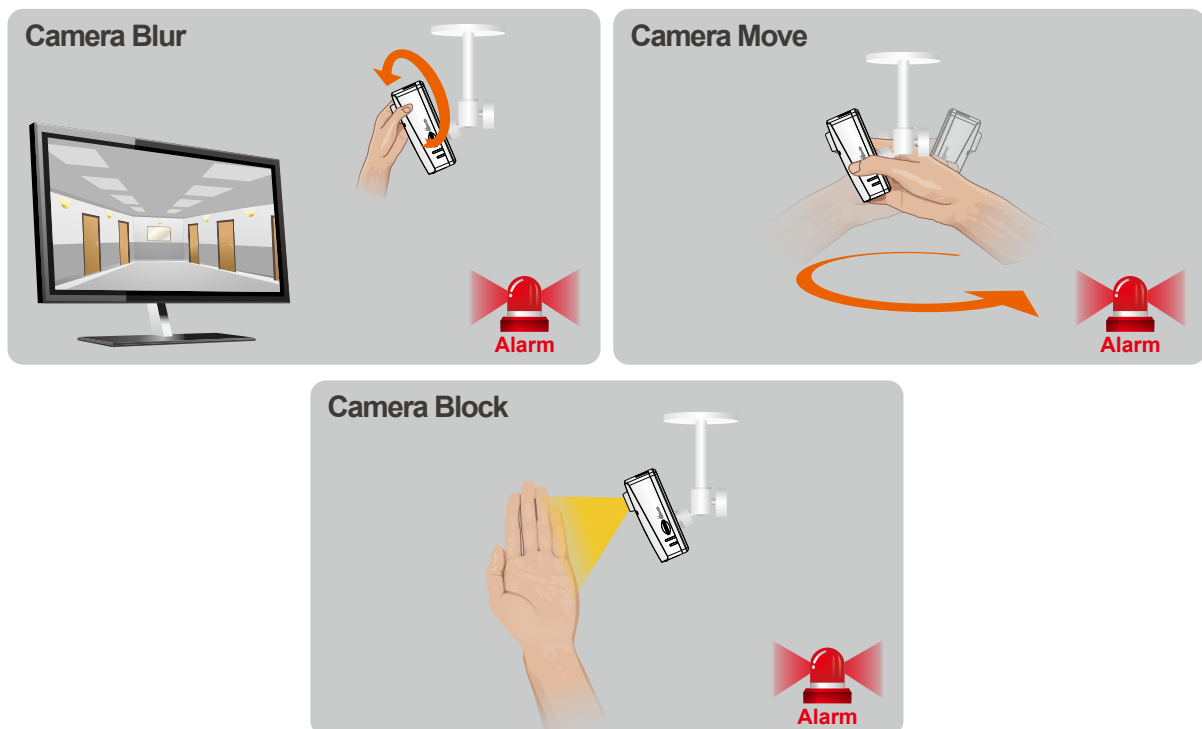

1.3M Resolution and Quality Enhancement

The CW-720IR is a 1.3 Megapixel IPCAM and equipped with IR LED for day/night surveillance. It is also with the WDR, LDC (Lens Distortion Correction) and De-fog features to ensure the image quality all the time. Moreover, it is equipped with H.264/MJPEG multiple streams and two-way audio function to enhance your security.

Easy to Install

The CW-720IR can be easily connected wirelessly, which saves time and unnecessary cabling during installation. The intelligent IP Installer utility for searching CW-720IR in the network can speed up the installation with only few clicks on the computer.

Camera Tampering Detection

The tampering detection is to prevent if the camera has been covered or changed the angle of the view. Then, the camera will send alert to you immediately.

**64GB
MicroSD**

Up to 64GB MicroSD Local Storage or Remote Save Path

MicroSD becomes more popular for local storage in IP cameras. Once you setup the camera and MicroSD card correctly, you may easily save the video to MicroSD local storage or to the remote via network.